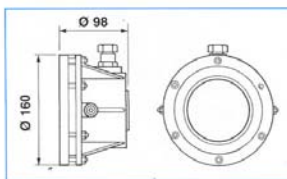

TECNO LITE submergible projector; finishing; gray
Saint Martele NM-5A

NOTE: The material used for each of the finishing shall be of that indicated or similar

LOCKS AND CLOSURES
PUNTA ESMERALDA

Lock FSB model 1027 Natural Aluminum finishing with outer key, inside lock and door handle on both sides.